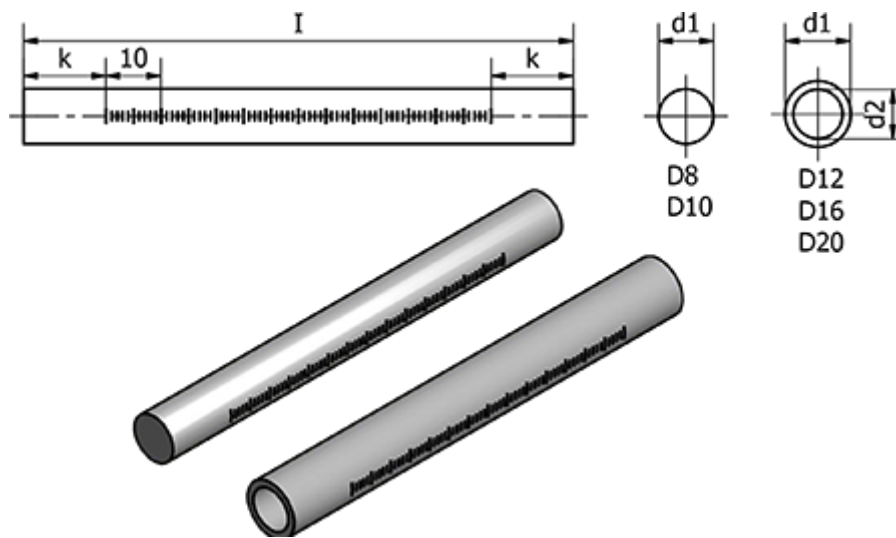

Article number: 204801D20250NILS

Description: E+G Retaining tube with scales - GN 480.1-D20-250-NI-LS

Measures

d1	= 20
d2	= 16
l	= 250
k	= 25
Weight (g)	=